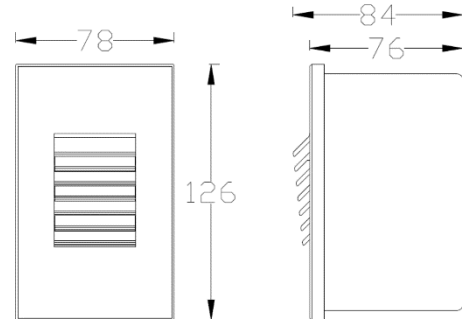

Line Drawing

Product Description

Designed to highlight the beauty of the building, the LEDme® series of lamps is designed to blend seamlessly into the structure of the wall. Efficient energy saving and optimized light output increase the safety and style of the stairs, keeping glare to a minimum on the walls and walkways. IP65 can also be used for indoor and outdoor lighting solutions in wet places. Provides 220V AC direct connection.

Product Features

- **Body Material:** Aluminum die cast lamp body
- **Optical System:** Louver type light output
- **Finish:** electrostatic powder spraying
- **Adjustable Angle:** /
- **Accessories:** /
- **Certification:** CCC
- **IP Rating:** IP65
- **Insulation Level:** Class I
- **Operating Temperature:** -20°C~50°C

Product Specifications

- **Cut-out:** 74x118mm
- **LED Type:** SMD
- **LED power:** 3.22W
- **Source Lm:** 3000K 190lm
- **LED Lifetime:** >40000h-L70 / B10-Ta25°C(LM-80 / TM-21)
- **CCT/CRI:** 2700K/3000K/4000K, Ra80
- **SDCM:** 3 SDCM
- **Input:** 220V AC/50Hz
- **Dimming:** ON-OFF
- **Net Weight:** Approx. 0.7Kg without packing

Order Model

Model	Power (W)	Max Lumens (Lm)	Control Systems	Beam	CCT	Finish
WL220	LD04 3.2	45	E ON-OFF 220V AC Power Supply	L Louver	27 2700K 30 3000K 40 4000K	WT White BK Black BZ Bronze

Example: WL220-LD04E-L30WT

WAC Lighting
www.waclighting.com (US)
www.waclighting.com.cn (China)

Headquarters
44 Harbor Park Drive • Port Washington, NY
Phone (516) 515.5000 • Fax (516) 515.5050

WAC Lighting Technology (Shanghai) Co., Ltd
14, Lane 299, Bi Sheng Road, Shanghai 201204
Phone (86.21) 3393.3558 • Fax (86.21) 3362.1598

WAC Lighting reserves the right to periodically design and upgrade products.2020-12-16